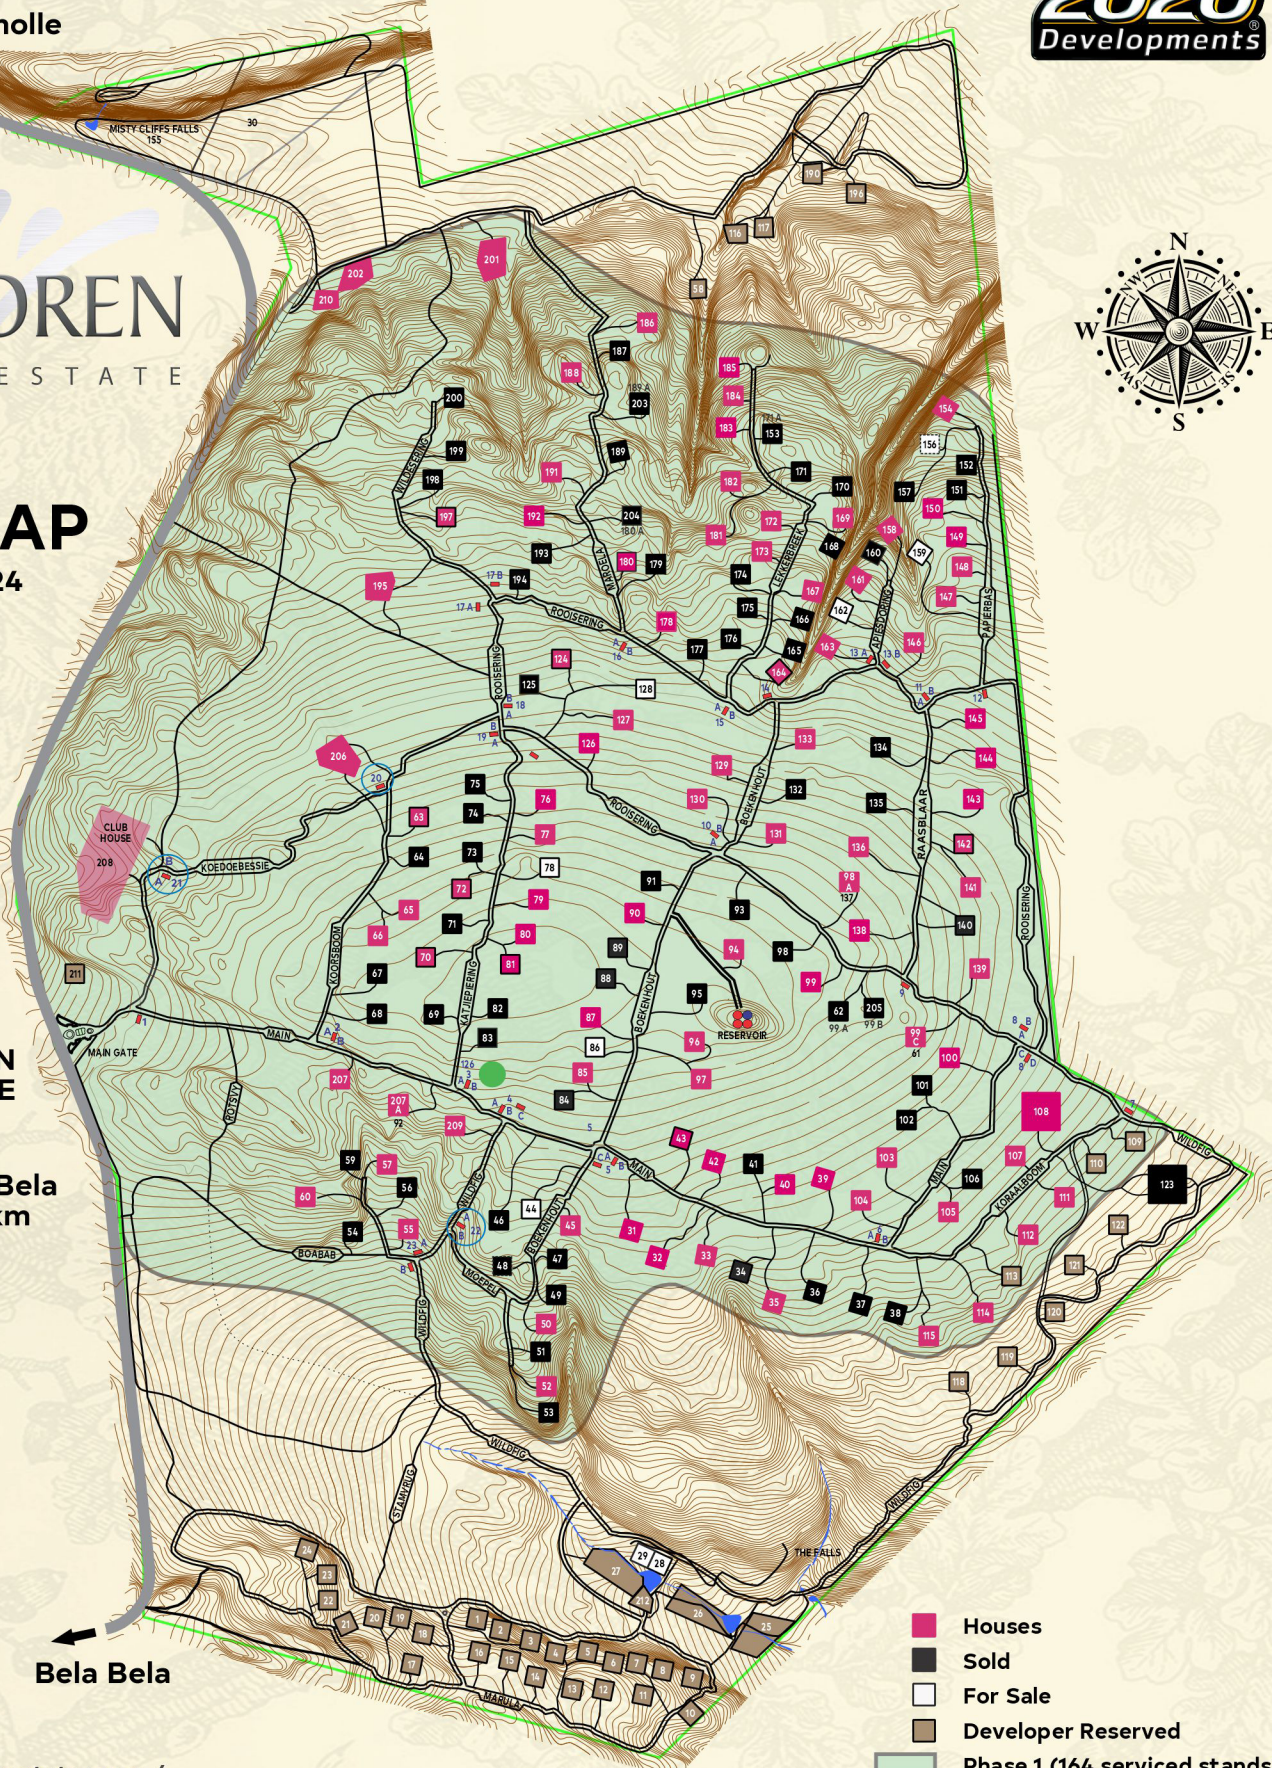

VERLOREN
ESTATE

SITE MAP
31 DEC 2024

↑
Modimolle
12 km

MAIN GATE

↓
Bela Bela
12 km

Bela Bela

- Houses
- Sold
- For Sale
- Developer Reserved
- Phase 1 (164 serviced stands)
- Phase 2