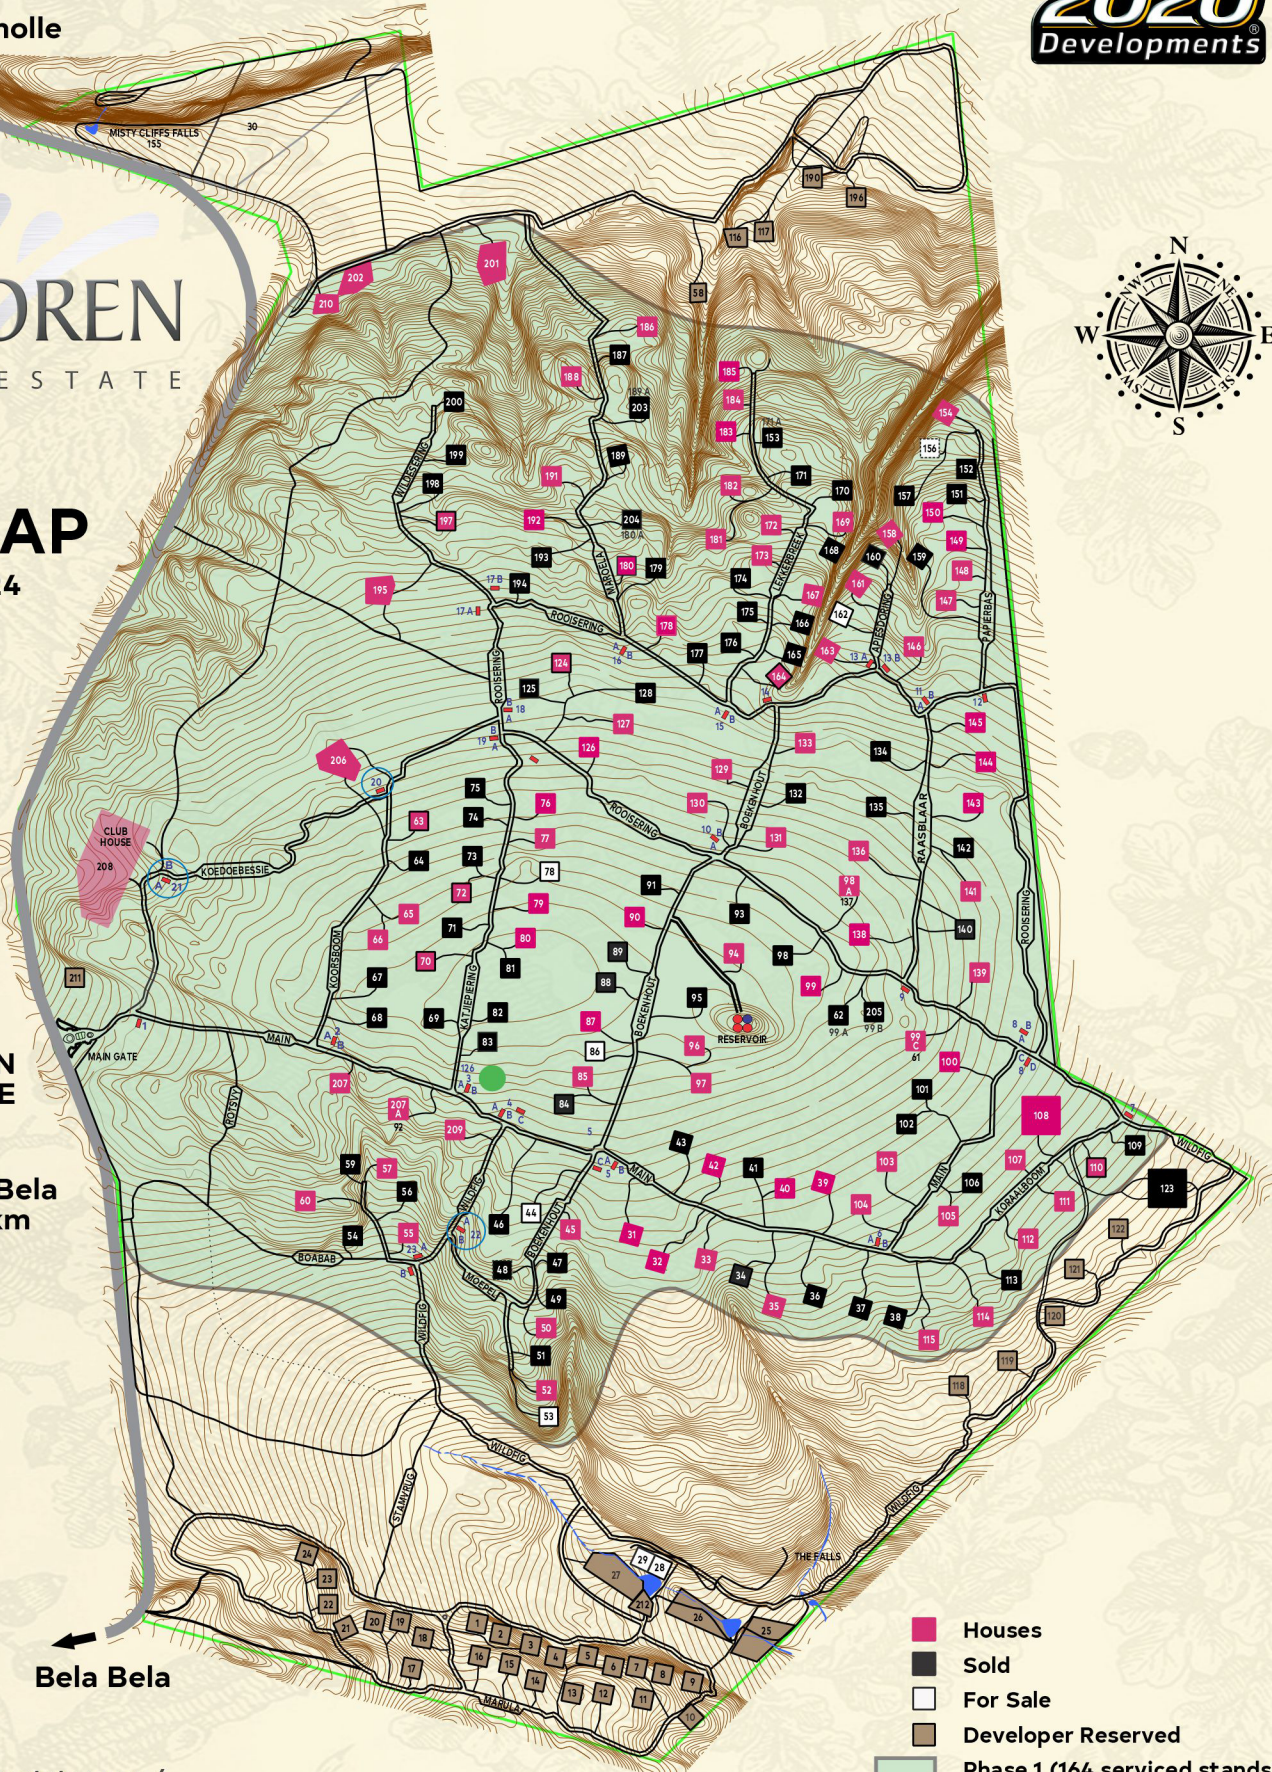

SITE MAP

11 OCT 2024

↑
Modimolle
12 km

MAIN GATE

↓
Bela Bela
12 km

Bela Bela

- Houses
- Sold
- For Sale
- Developer Reserved
- Phase 1 (164 serviced stands)
- Phase 2