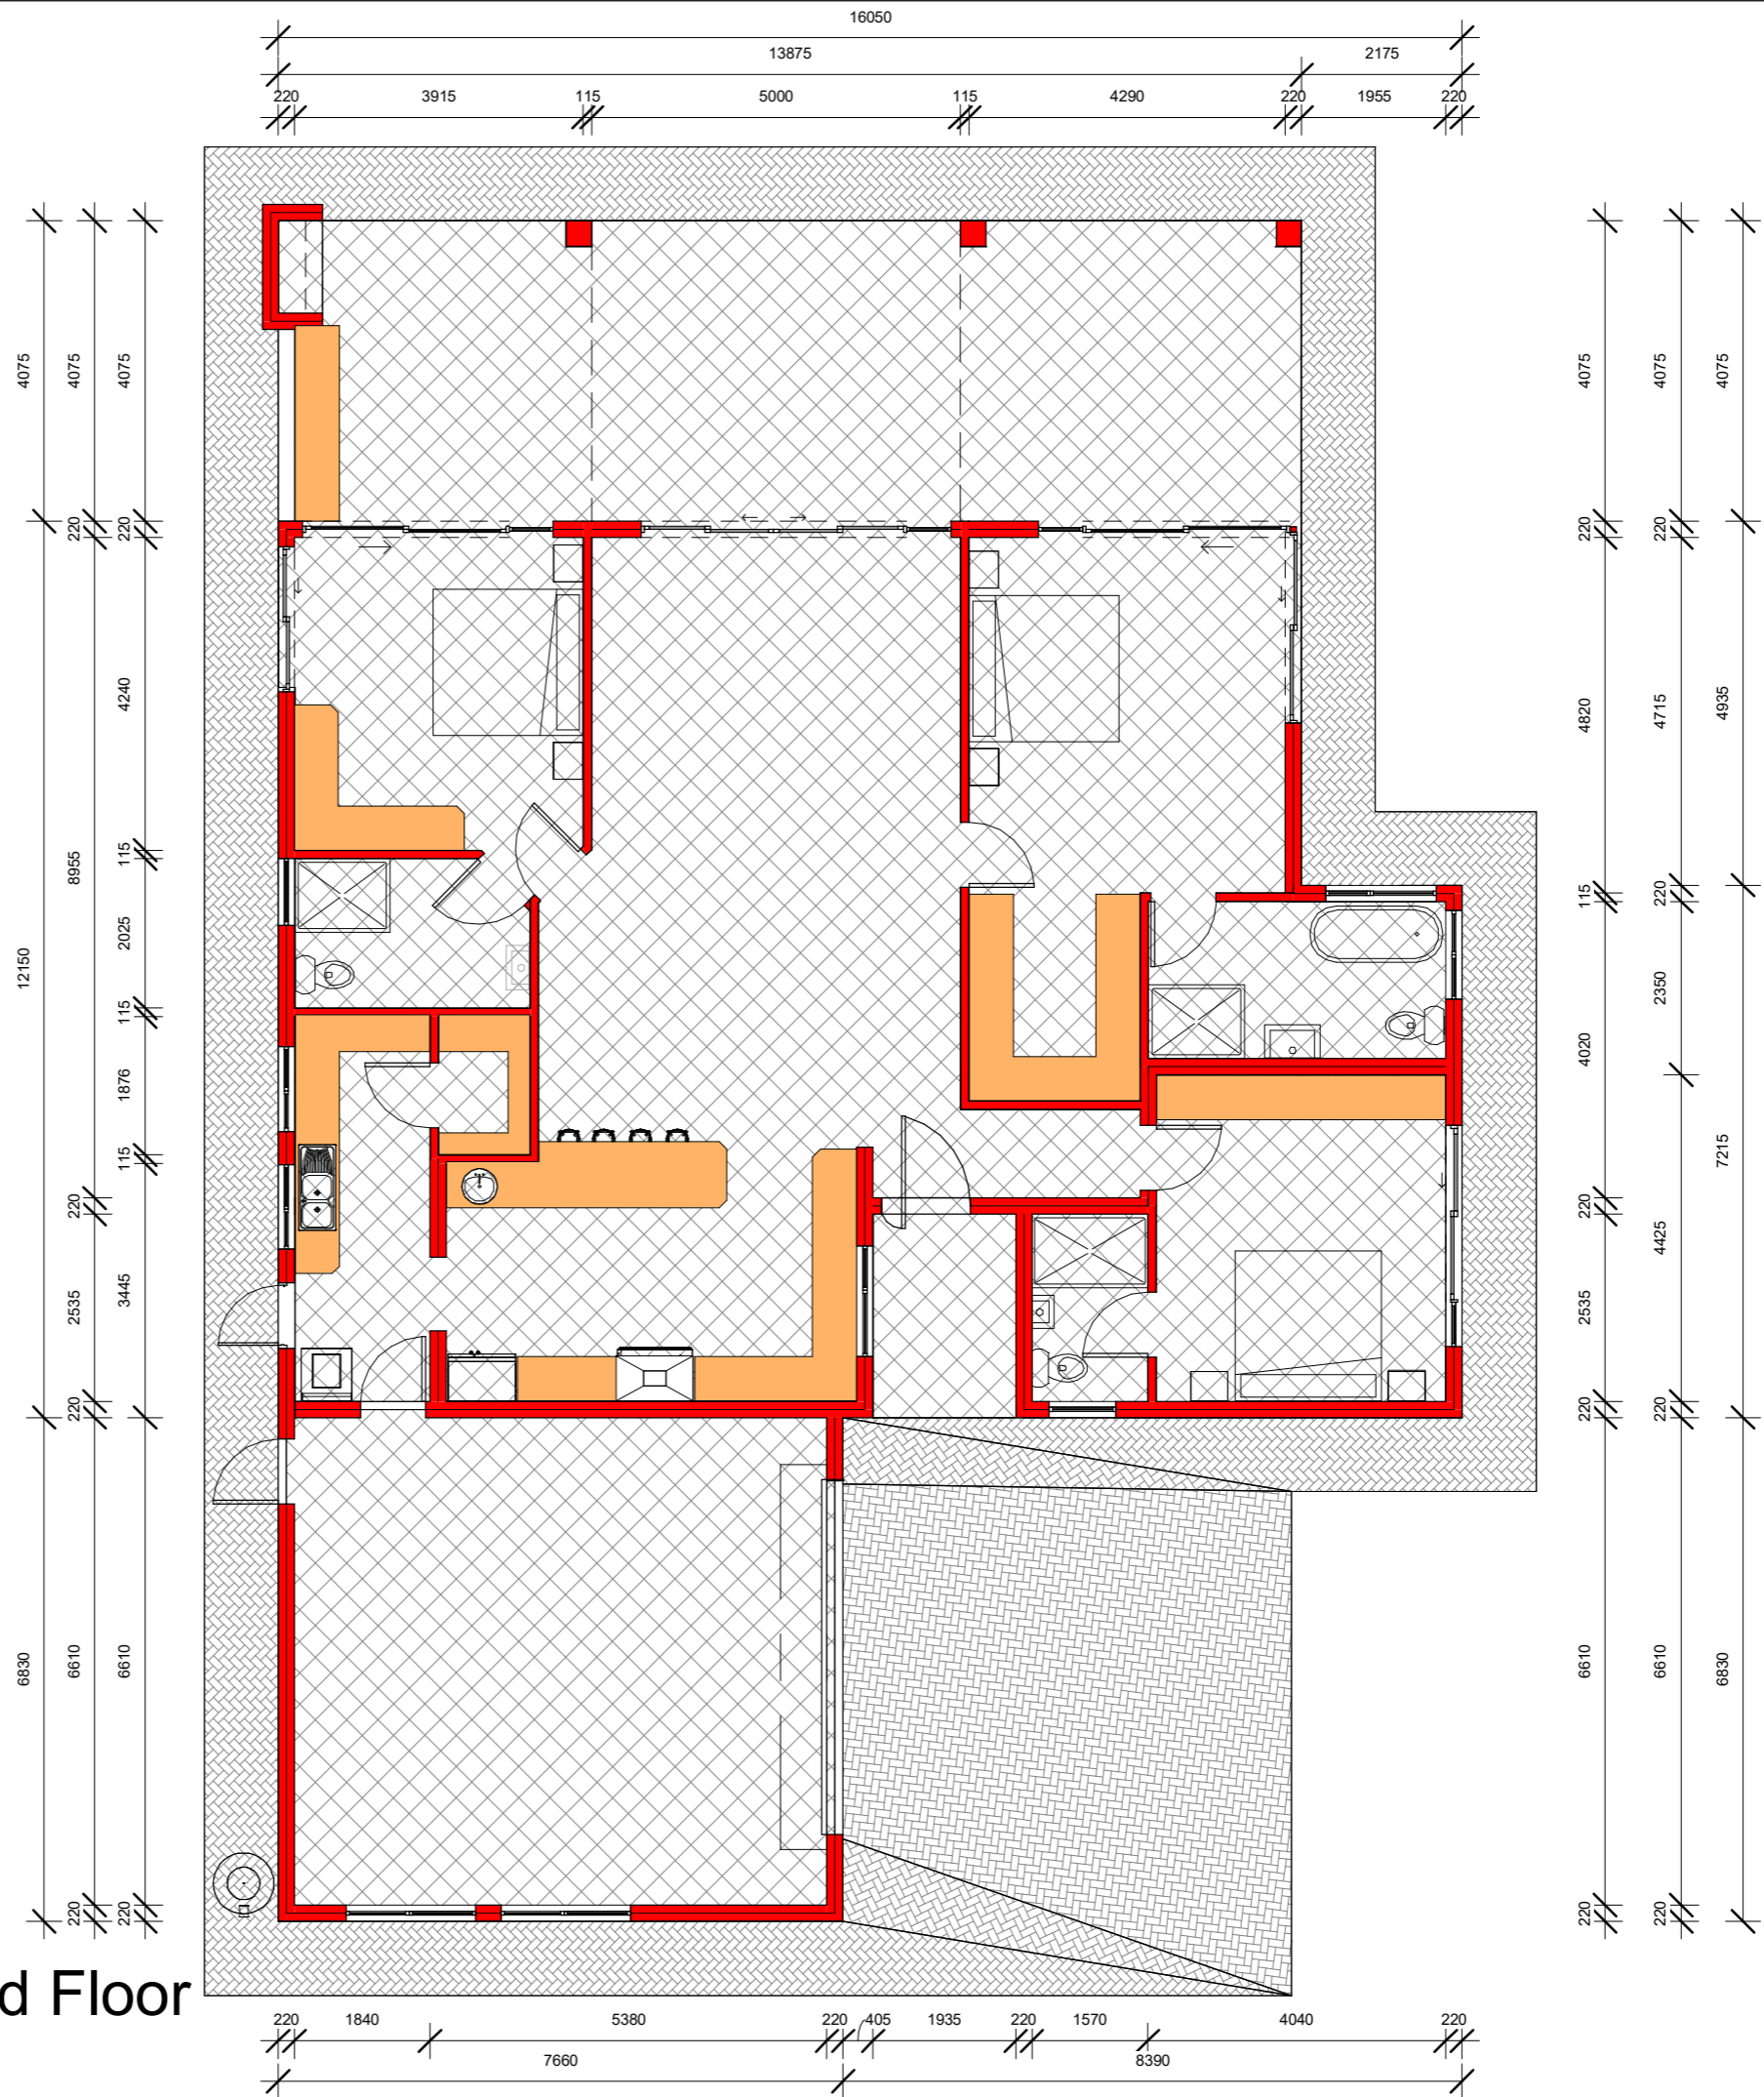

Verloren Showhouse

Area 293 m²
 Paving 118 m²

Selling Price

House & Erf R 3 295 000*

Winter Special R 2 995 000*

*Prices subject to change without prior notice

3 Ground Floor
 1 : 100